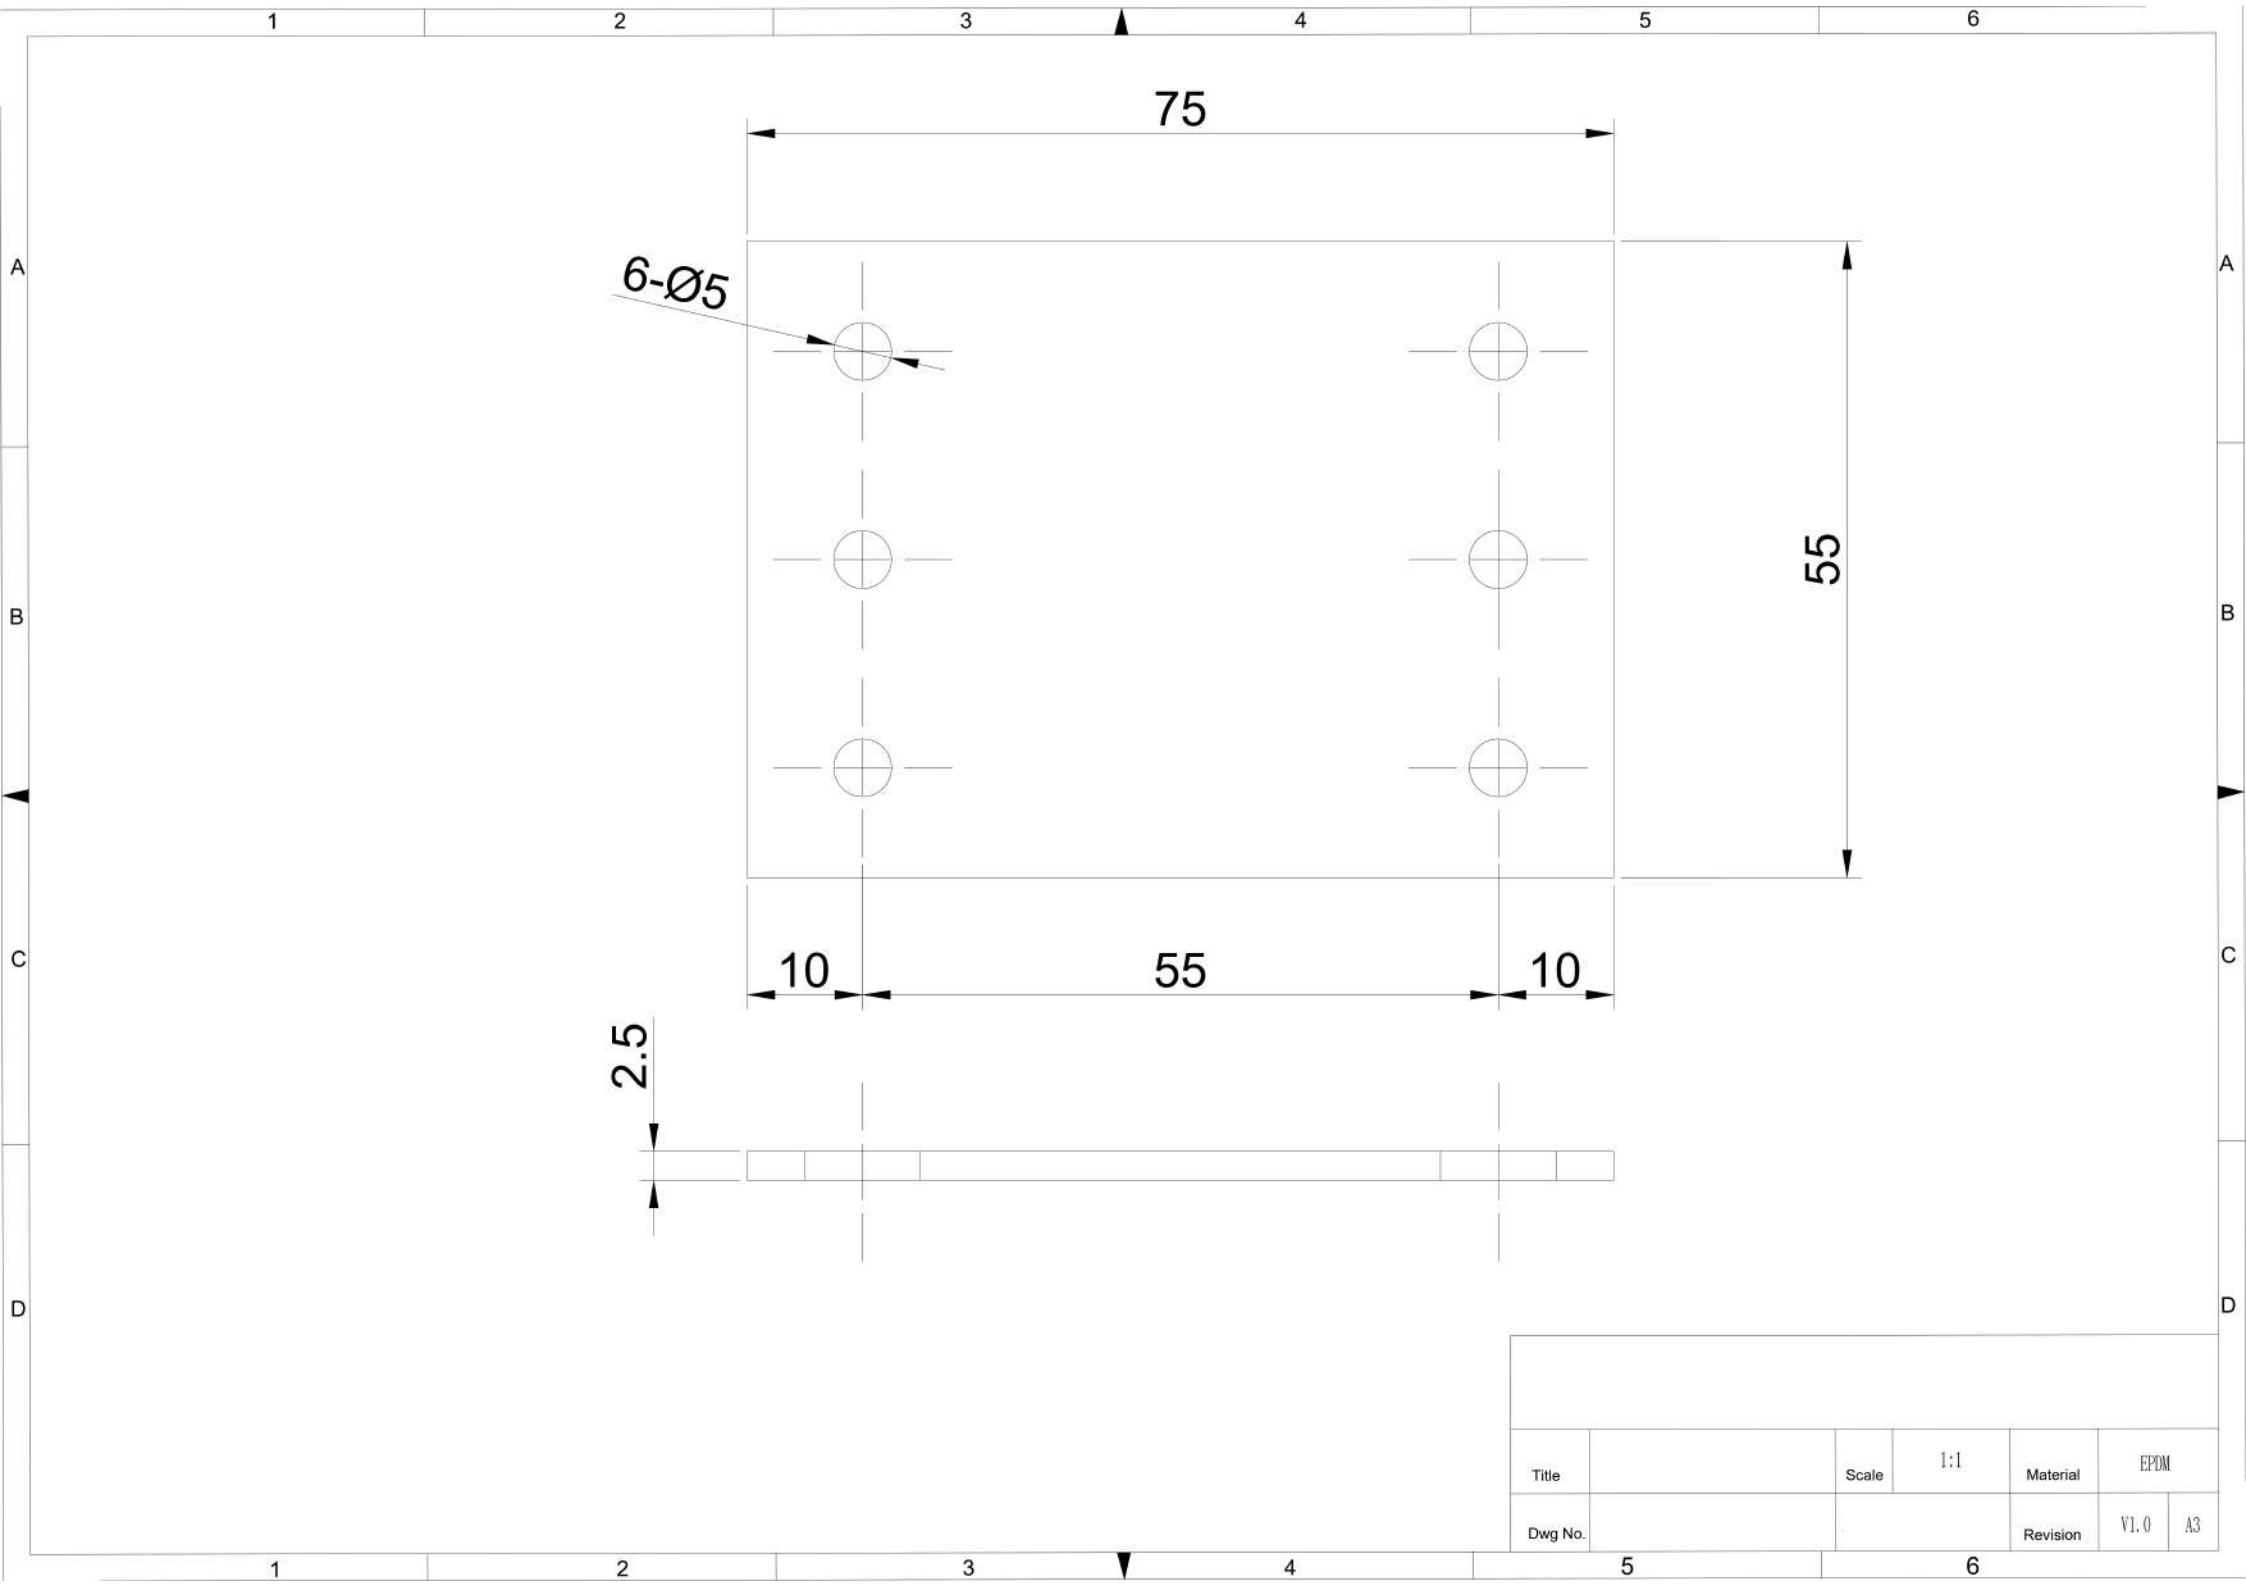

Title		Scale	1:1	Material	A16005-T5
Dwg No.	EPR-MRH-03			Revision	V1.0 A3

6-Ø5

75

55

10

55

10

2.5

Title		Scale	1:1	Material	EPDM
Dwg No.				Revision	V1.0 A3